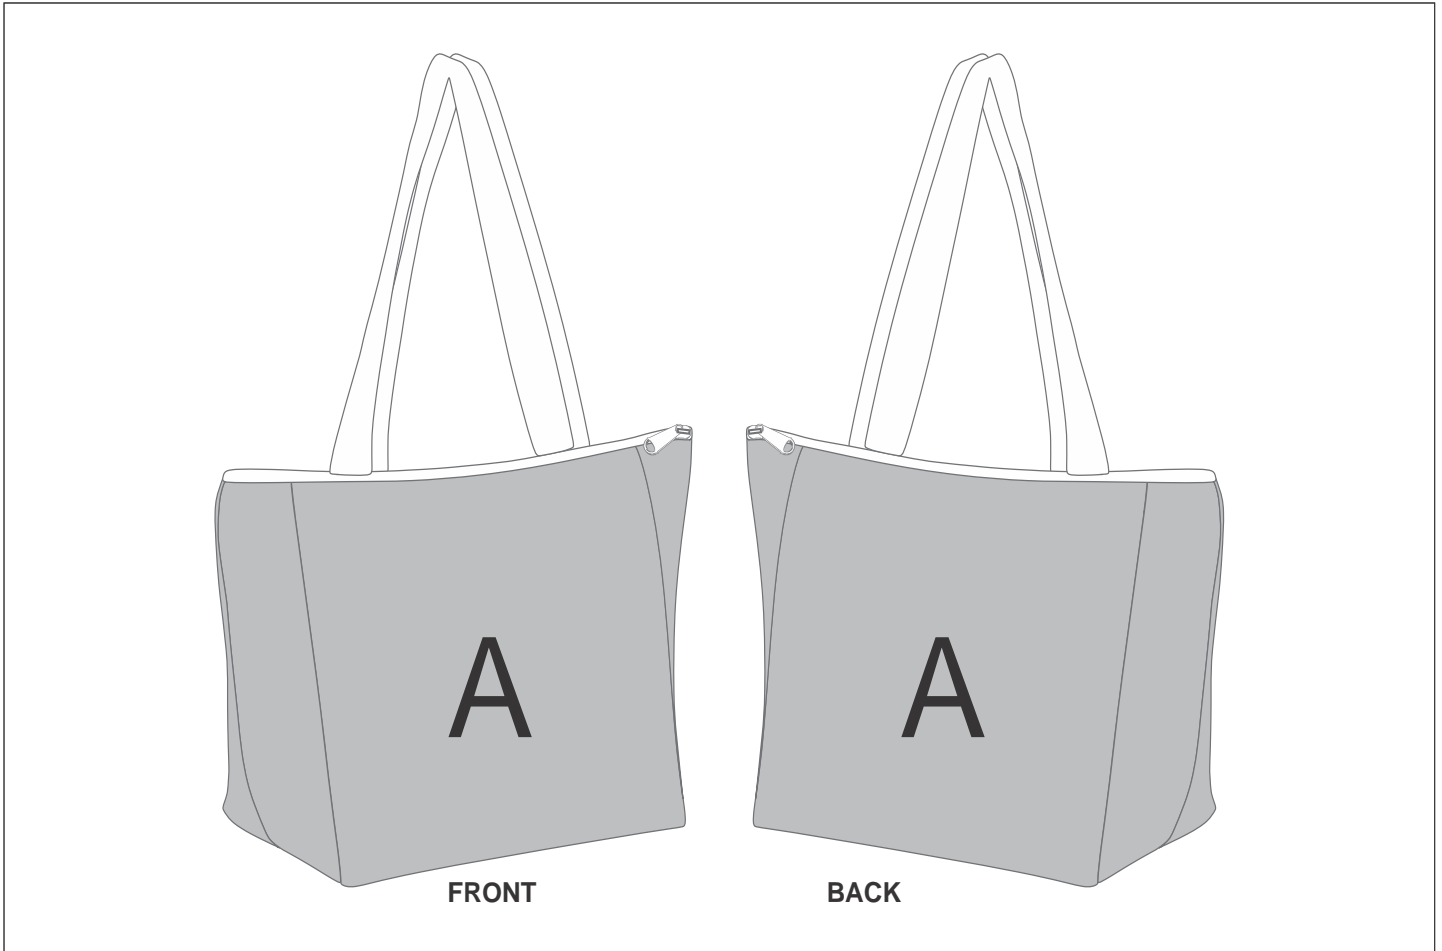

CC-HP-4-G

Hoppla Family Picnic Cooler

Need to know:

Includes 1-Position Sublimation (setup fees apply)

- Please Note: We cannot guarantee 100% logo Alignment on all Brandable Panels.

Branding Options:

Position	Branding Method (Branding Code)	No. of Colours	Dimension
A	Custom Sublimation A (CPSUB-A)	Full Colour	621mm wide x 915mm high